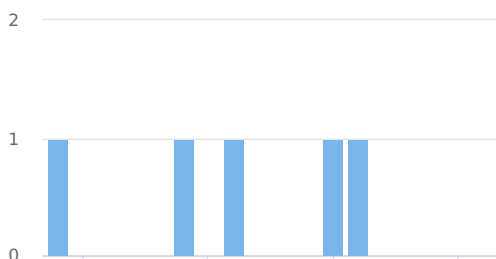

The centipede genus *Clinopodes* C. L. Koch, 1847 (Chilopoda, Geophilomorpha, Geophilidae): reassessment of species diversity and distribution, with a new species from the Maritime Alps (France)

BONATO L., IORIO É. & MINELLI A. 2011. — The centipede genus *Clinopodes* C. L. Koch, 1847 (Chilopoda, Geophilomorpha, Geophilidae): reassessment of species diversity and distribution, with a new species from the Maritime Alps (France). *Zoosystema* 33 (2): 175-205. <https://doi.org/10.5252/z2011n2a3>

A geophilomorph centipede (Chilopoda) from La Buzinie amber (Late Cretaceous, Cenomanian), SW France

EDGECOMBE G. D., MINELLI A. & BONATO L. 2009. — A geophilomorph centipede (Chilopoda) from La Buzinie amber (Late Cretaceous, Cenomanian), SW France, in PERRICHOT V. & NÉRAUDEAU D. (eds), Cretaceous ambers from southwestern France: geology, taphonomy, and palaeontology. *Geodiversitas* 31 (1): 29-39. <https://doi.org/10.5252/g2009n1a3>

The species of *Schendylops* Cook, 1899 (Chilopoda, Geophilomorpha, Schendylidae) from Madagascar

PEREIRA E., MINELLI A. & ULIANA M. 2004. — The species of *Schendylops* Cook, 1899 (Chilopoda, Geophilomorpha, Schendylidae) from Madagascar. *Zoosystema* 26 (4): 727-752.

STATISTIQUES DE PUBLICATION

STATISTIQUES

5 publications

5 articles

ANNÉES DE PUBLICATION