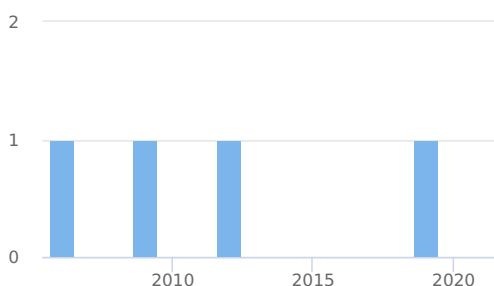

Fossil large mammals from the early Pliocene locality of Alcoy (Spain) and their importance in biostratigraphy

MONTOYA P., GINSBURG L., ALBERDI M. T., VAN DER MADE J., MORALES J. & SORIA M. D. 2006. — Fossil large mammals from the early Pliocene locality of Alcoy (Spain) and their importance in biostratigraphy. *Geodiversitas* 28 (1): 137-173.

The last record of an ailuropod bear from the Iberian Peninsula

ABELLA J., HONTECILLAS D., VALENCIANO A., MONTOYA P., MORALES J., PESQUERO M. D. & ALCALÁ L. 2019. — The last record of an ailuropod bear from the Iberian Peninsula, in BONIS L. de & WERDELIN L. (eds), Memorial to Stéphane Peigné – Carnivores (Hyaenodonta and Carnivora) of the Cenozoic. *Geodiversitas* 41 (23): 797-809. <https://doi.org/10.5252/geodiversitas2019v41a23>. <http://geodiversitas.com/41/23>

Dietary behaviour and competition for vegetal resources in two Early Miocene pecoran ruminants from Central Spain

DEMIGUEL D., QUIRALTE V., AZANZA B., MONTOYA P. & MORALES J. 2012. — Dietary behaviour and competition for vegetal resources in two Early Miocene pecoran ruminants from Central Spain. *Geodiversitas* 34 (2): 425-443. <https://doi.org/10.5252/g2012n2a10>

STATISTICS OF PUBLICATION

STATISTICS

4 publications

4 articles

YEARS OF PUBLICATION

ASSOCIATED AUTHORS AND EDITORS