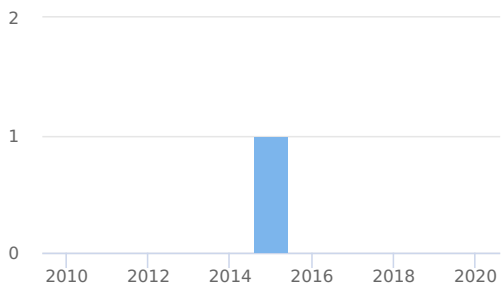

EVA-MARÍA GEIGL

Chercher GEIGL Eva-María sur Google Scholar

Publications de l'auteur

Article

The Iberian zebro: what kind of a beast was it?

NORES C., MORALES MUÑIZ A., LLORENTE RODRÌGUEZ L., BENNETT E. A. & GEIGL E.-M. 2015. — The Iberian zebro: what kind of a beast was it? *Anthropozoologica* 50 (1): 21-32. <https://doi.org/10.5252/az2015n1a2>

STATISTIQUES DE PUBLICATION

STATISTIQUES

1 publication

1 article

ANNÉES DE PUBLICATION

AUTEURS ET ÉDITEURS ASSOCIÉS

BENNETT

LLORENTE RODRÌGUEZ

MORALES MUÑIZ

NORES